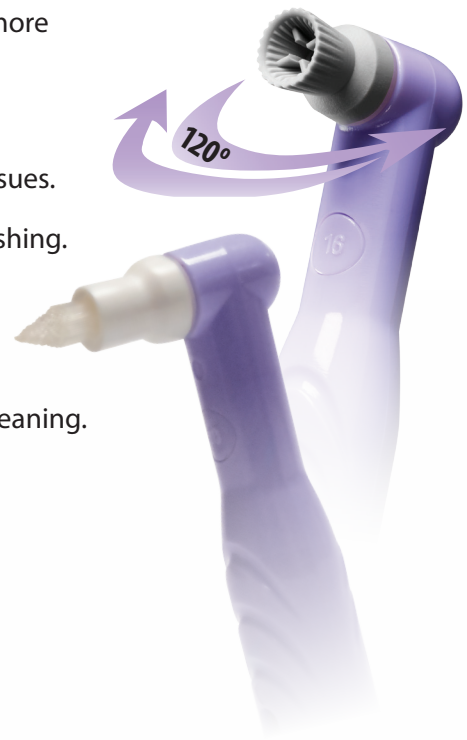

## twist<sup>®</sup> plus provides highly efficient and ergonomic polishing

twist<sup>®</sup> plus is a unique disposable prophy angle that moves in a 120° reciprocating (back-and-forth) motion instead of a traditional spinning motion. This patented mechanism greatly diminishes frictional heat while reducing the spatter of prophy paste, saliva, blood and other potentially infectious materials. The innovative ergonomic design optimizes comfort as well as visibility during procedures.

- **120° reciprocating motion** allows for continuous-contact polishing with more control and reduced splatter.
- **Small head design** improves visibility and increases maneuverability.
- **Tight cup seal** on the angle's head reduces the chance of snagging soft tissues.
- **Enhanced, fluted cup design** for improved pick-up and interproximal polishing.
- **Tapered and recessed grip design** ensures a secure, comfortable grip.
- **Robust gear mechanism** provides smooth, continuous running.
- **Soft prophy cup flares easily** for efficient subgingival and interproximal cleaning.
- **Tapered brush** is ideal for use with ortho patients for easy access to areas between brackets, wires and bands.