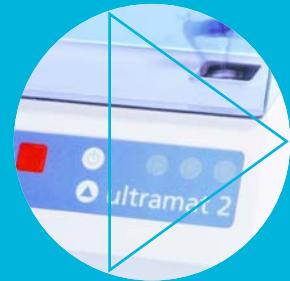

DARBY DENTAL SUPPLY, LLC

ultrammat 2

HIGH SPEED AMALGAMATOR

HOCHFREQUENZ MISCHGERÄT
AMALGAMADOR DE ALTA VELOCIDADE
AMALGAMADOR DE ALTA VELOCIDAD
VIBREUR ELECTRONIQUE A GRANDE VITESSE
VIBRATORE PER AMALGAMA AD ALTA VELOCITÀ
HIGH SPEED CAPSULESCHUDDER
HØJHASTIGHEDS-KAPSELRYSTER
HØYHASTIGHETS-KAPSELRYSTER
NOPEA KAPSELISEKOITIN
ΥΨΗΛΗΣ ΤΑΧΥΤΗΤΑΣ ΔΟΝΗΤΗΣ ΑΜΑΛΓΑΜΑΤΟΣ
WYSOKOOBROTOWY MIESZALNIK
NAGY SEBESSÉGŰ KAPSZULARÁZÓGÉP
SUURE KIIRUSEGA AMALGAAMISEGISTI
HITRI MEŠALEC AMALGAMA
AUGSTAS FREKVENCES AMALGAMATORS
DIDELIŲ APSUKŲ AMALGAMŲ MAIŠYTUVAS
VYSOKORYCHLOSTNÍ AMALGAMÁTOR
HITRI MEŠALEC AMALGAMA
高速アマルガムミキサー
高速銀汞調拌机

SDI