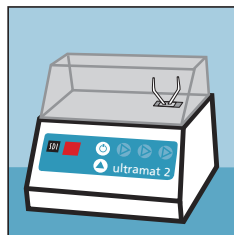

Practical

The one surface cover facilitates infection control cleaning and the non-porous plastic surface can be cleaned with any dental disinfectant.