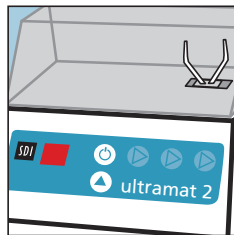

Quiet low vibration

The Ultramat 2 is the quietest, low vibration mixer.

Safety feature

The micro-switch automatically halts trituration when the lid of the Ultramat 2 is lifted.

Simple to use

The touch control system of the Ultramat 2 is quick and simple to operate.