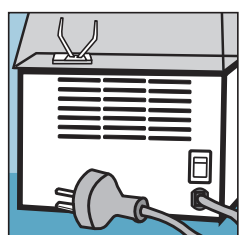

Low energy usage

The Ultramat 2 has economical low energy usage.

5 year warranty

The Ultramat 2's robust and reliable construction assures your purchase is a long lasting investment.

Dual voltage

The Ultramat 2 operates on voltages between 120 and 240v, 50 and 60Hz, for compatibility with multiple power voltages and frequencies.