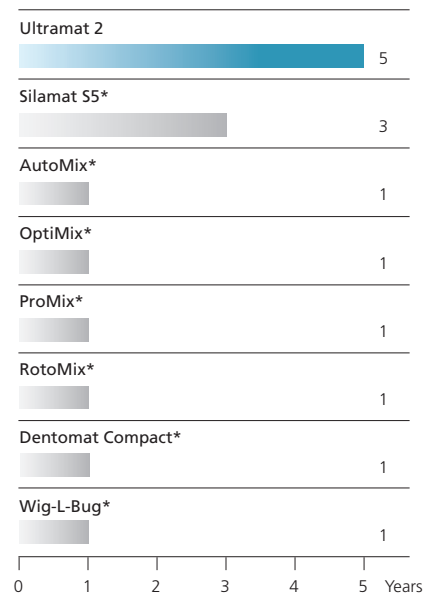

5 years warranty

ultrammat 2 features:

Consistent and accurate trituration

The Ultramat 2 features a 0-16 second microprocessor-crystal controlled oscillator timer.

Multi-use mixer

The multi-use Ultramat 2 is suitable for all types of encapsulated dental materials.