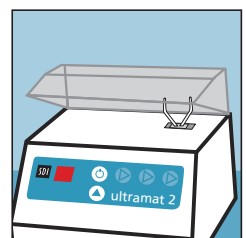

Quiet low vibration

The Ultramat 2 is the quietest, low vibration mixer.

Safety feature

The micro-switch automatically halts trituration when the lid of the Ultramat 2 is lifted.

Simple to use

The touch control system of the Ultramat 2 is quick and simple to operate.