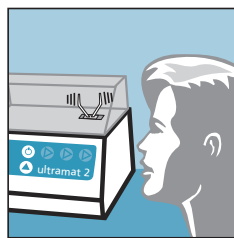

5 years warranty

ultrammat 2 features:

Consistent and accurate trituration

The Ultramat 2 features a 0-16 second microprocessor-crystal controlled oscillator timer.

Multi-use mixer

The multi-use Ultramat 2 is suitable for all types of encapsulated dental materials.

Quiet low vibration

The Ultramat 2 is the quietest, low vibration mixer.

Safety feature

The micro-switch automatically halts trituration when the lid of the Ultramat 2 is lifted.

Simple to use

The touch control system of the Ultramat 2 is quick and simple to operate.