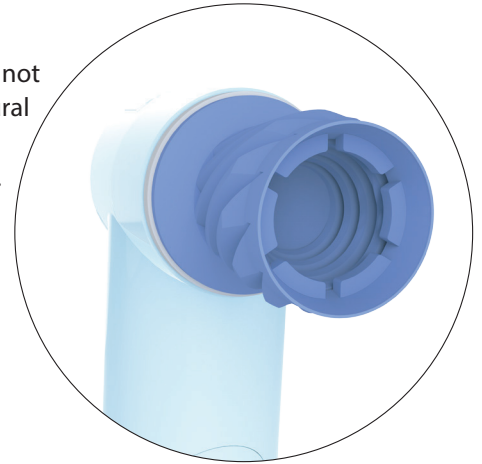

## The PerfectPearl disposable prophy angle.

With its unique beveled gearing, these contra angles provide smooth, low vibration operation. The soft prophy cup offers nice flare for excellent subgingival cleaning and the spiral grooves help push paste towards the tooth, reducing splatter. Ask your dealer for **PerfectPearl** and start to experience **Perfection** today.

- **Low Vibration and Chatter.** Designed for all day comfort.
- **Exceptional interproximal access.** Easy stain removal.
- **Reduces splatter.** Spiral grooves on cup help push paste towards the tooth.
- **Super control.** Smooth beveled gears offer low vibration.
- **Latex free soft cup.** PerfectPearl does not contain natural rubber latex.
- **Soft grip pad.** Easy to hold and grip.
- **Economical.** Competitively priced.
- **Contra angle design.** Ergonomically designed for clinician comfort.
- **Small size in patient's mouth.** Good visibility speeds the procedure.

**KerrTotalCare**

*PerfectPearl*<sup>™</sup>  
 Disposable Prophy Angle

The contra angle design and straight shaft offer comfort and control, with low vibration.

Latex Free:  
 products do not contain natural or synthetic rubber latex.

Straight shaft designed to reduce chatter and vibration during procedure.